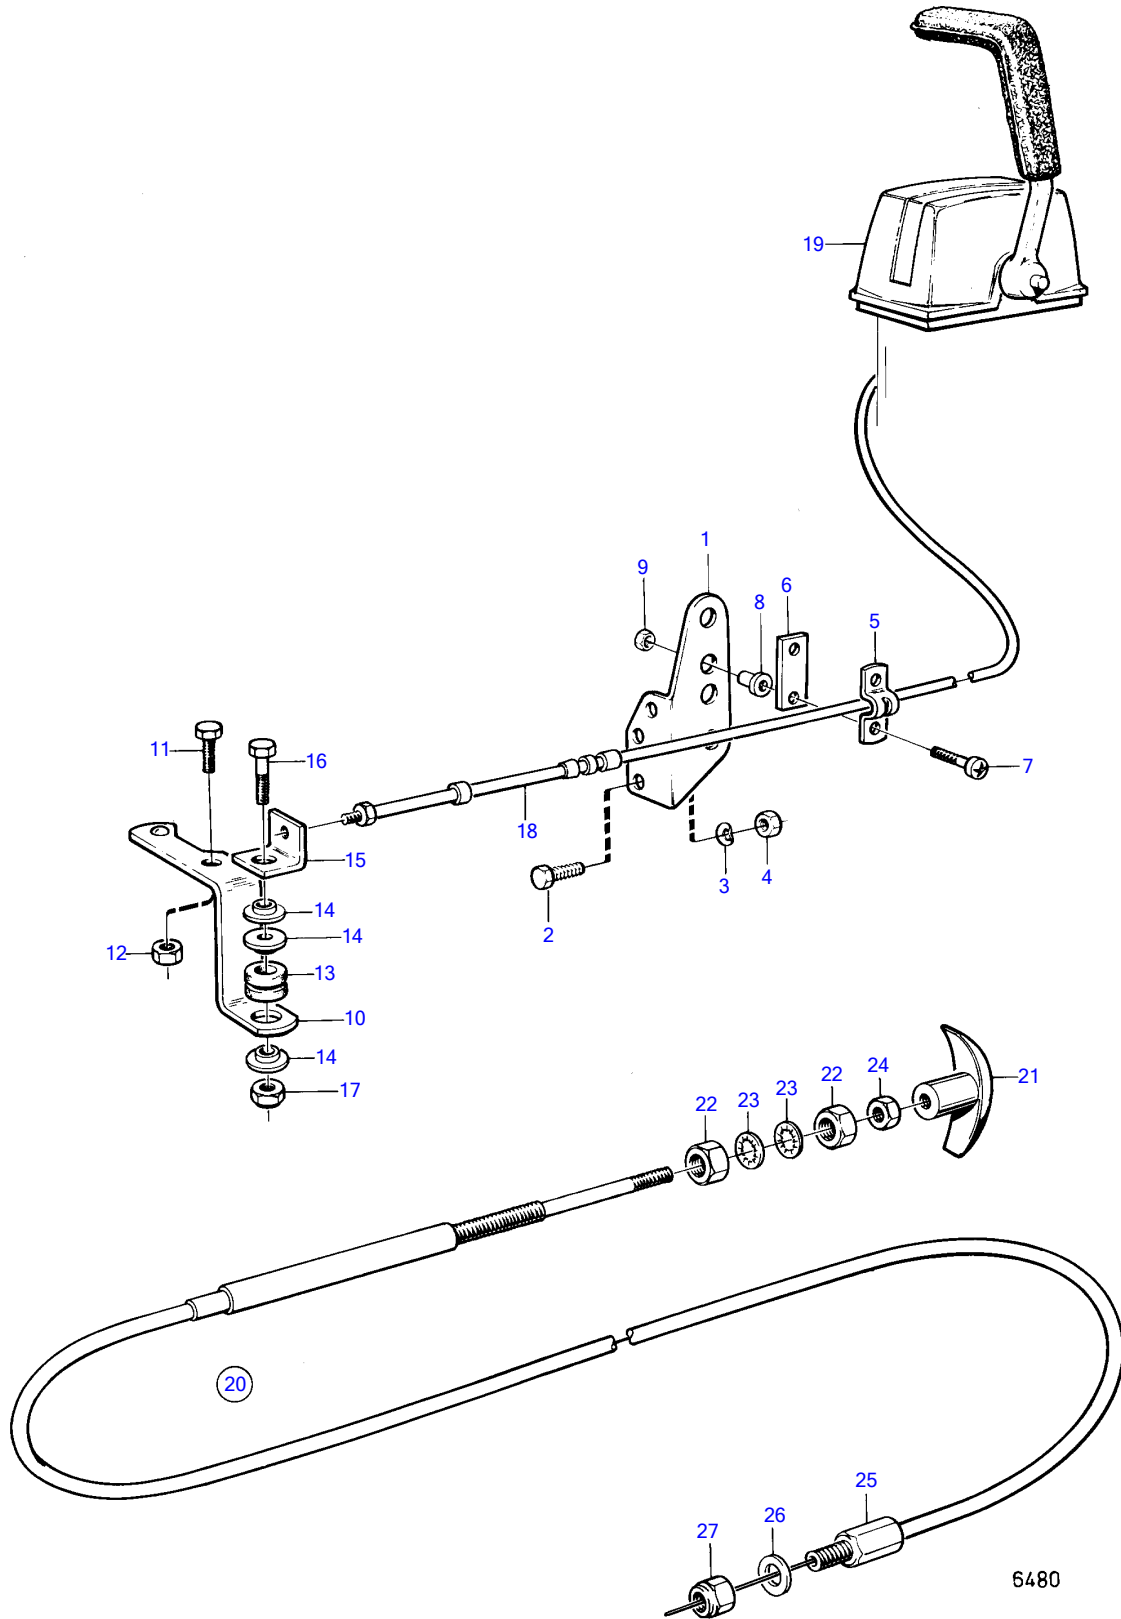

AQAD30A, MD30A, TAMD30A, TMD30A

AQAD30A, MD30A, TAMD30A, TMD30A

REF	PART NO.	QTY	DESCRIPTION	NOTES
1	846781	1	Bracket	OBSOLETE PART
2	955295	2	Hexagon screw	
3	941907	2	Spring washer	
4	946036	2	Lock nut	
5	21471054	1	Bracket	
6	819068	1	Washer	
7	956081	2	Cross recessed screw	
8	843108	2	Bushing	
9	963104	2	Lock nut	
10	843104	1	Intermediate lever	
11	955270	1	Hexagon screw	
12	946035	1	Lock nut	
13	843109	1	Bushing	
14	843105	3	Spacer washer	
15	843106	1	Anchorage	OBSOLETE PART
16	955274	1	Hexagon screw	
17	946035	1	Lock nut	
18		X	CONTROL CABLE	SEE GROUP 9
19		X	CONTROL	SEE GROUP 9
20	818478	1	Push pull control	L = 3300 MM, OBSOLETE PART
	818470	1	Push pull control	L = 6900 MM, OBSOLETE PART
21	829241	1	• Handle	
22	955857	2	• Hexagon nut	
23	955950	2	• Toothed washer	
24	955844	1	• Hexagon nut	
25	829070	1	Cable lock	
26	955894	2	Washer	
27	950363	1	Lock nut	OBSOLETE PART